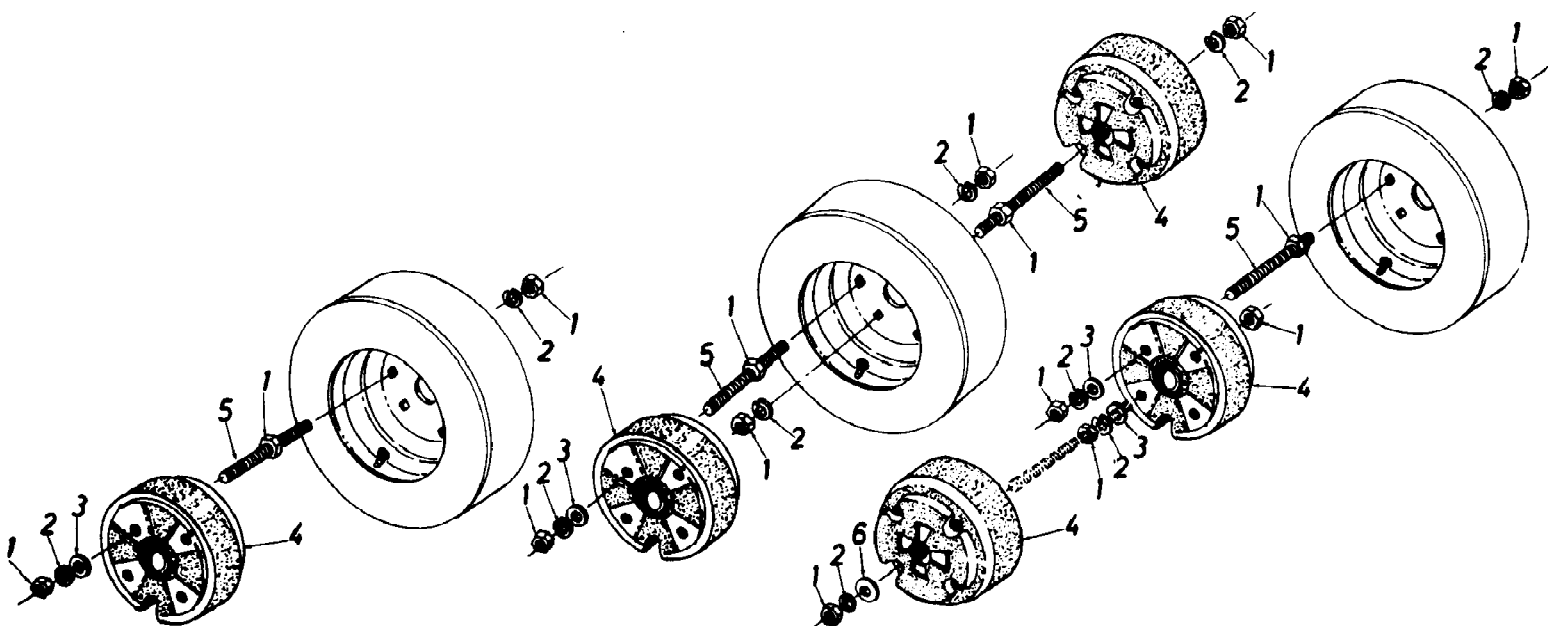

190-784-190 50 Lb. Wheel Weights (1987)
50 Lb. Wheel Weights

190-784-190 50 Lb. Wheel Weights (1987)
50 Lb. Wheel Weights

Page 2 of 2

Ref #	Part Number	Qty	S/P/F	Description
1	712-0206	12	S	Hex Nut 1/2-13 Thd.
2	736-0921	8	S	Lock Washer 1/2" I.D.
3	736-0192	4	S	FlatWasher.53" I.D. x.93" O.D.
4	723-0366	2		Wheel Weight
5	711-0543	4		Rod Threaded 1/2-13 x 9.50 Lg.
6	736-0180	4	S	Fl.-Wash. .50" I.D. x 2.00" O.D.